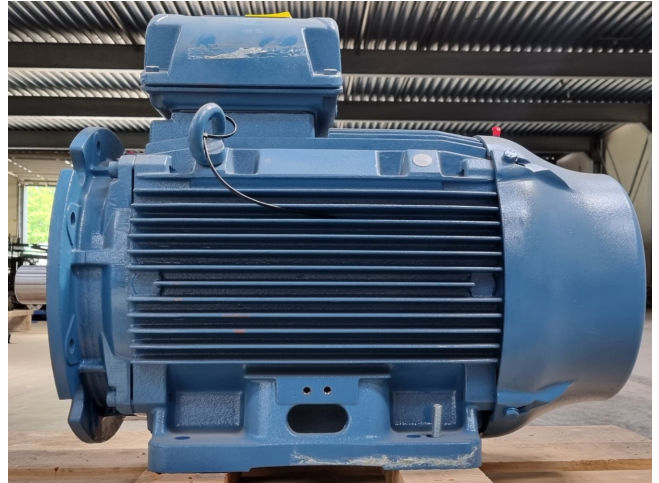

WEG 225S/M-02

Specifications

Brand	WEG
Type	225S/M-02
kW	45
RPM	2955
Size & Weight	880x460x600 mm (LxWxH) & 393 kg
50 Hz / 60 Hz	50/60 Hz

Description

Used WEG 225S/M-02

New WEG 225S/M-02 electric motor with the following specifications: 50/60 Hz - 45 kW - 2955/3565 RPM. Dimensions: 880x460x600 mm (LxWxH) & 393 kg