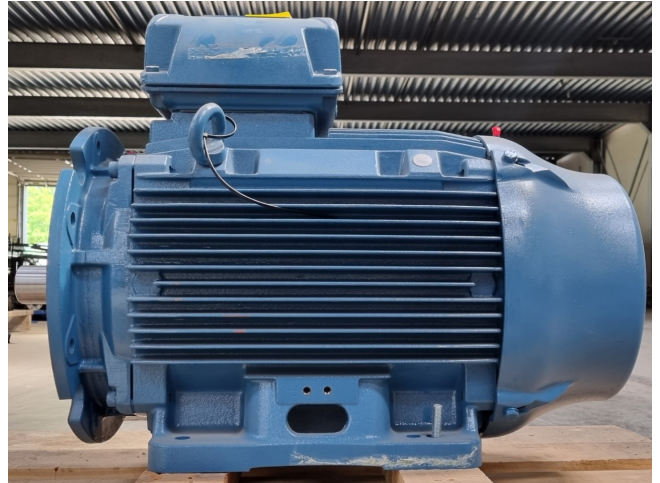

WEG 225S/M-02

Specifications

Brand	WEG
Type	225S/M-02
kW	45
RPM	2955
Size & Weight	880x460x600 mm (LxWxH) & 393 kg
50 Hz / 60 Hz	50/60 Hz

Description

Used WEG 225S/M-02

New WEG 225S/M-02 electric motor with the following specifications: 50/60 Hz - 45 kW - 2955/3565 RPM. Dimensions: 880x460x600 mm (LxWxH) & 393 kg